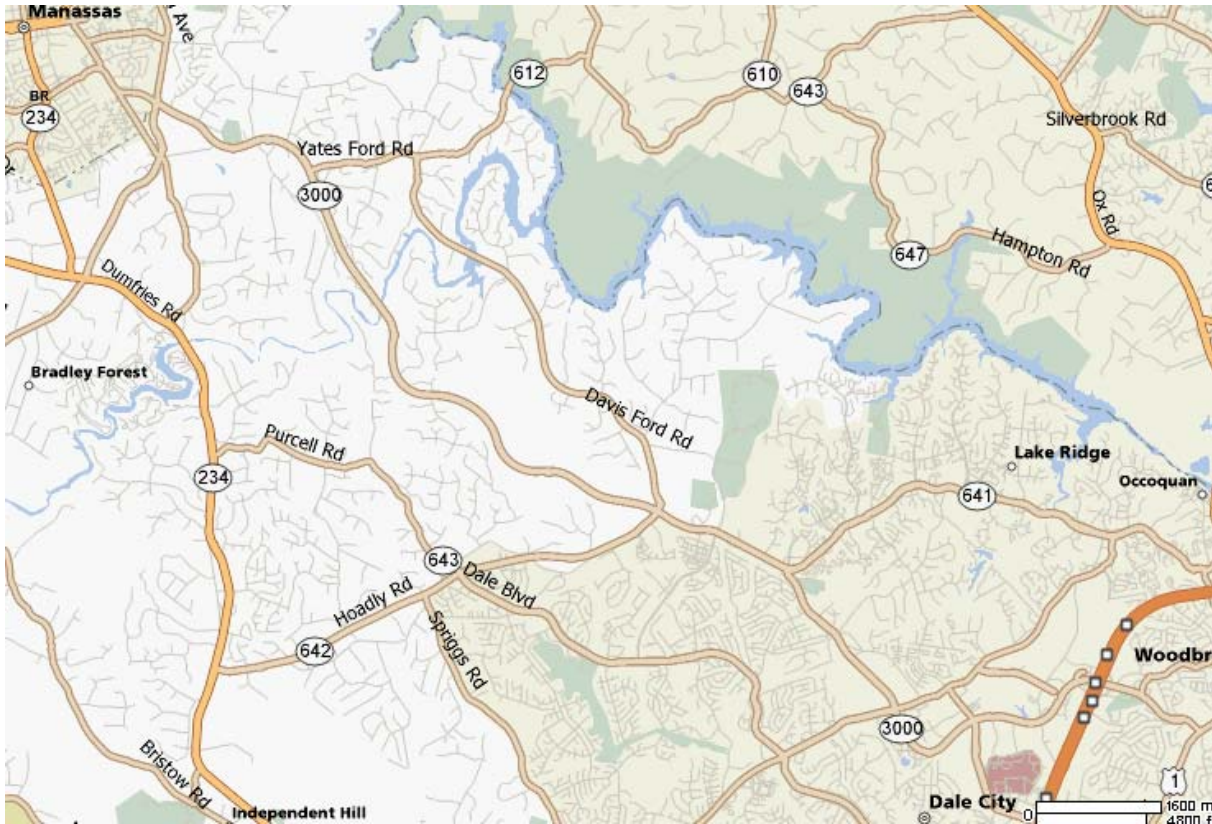

Evacuation Planning