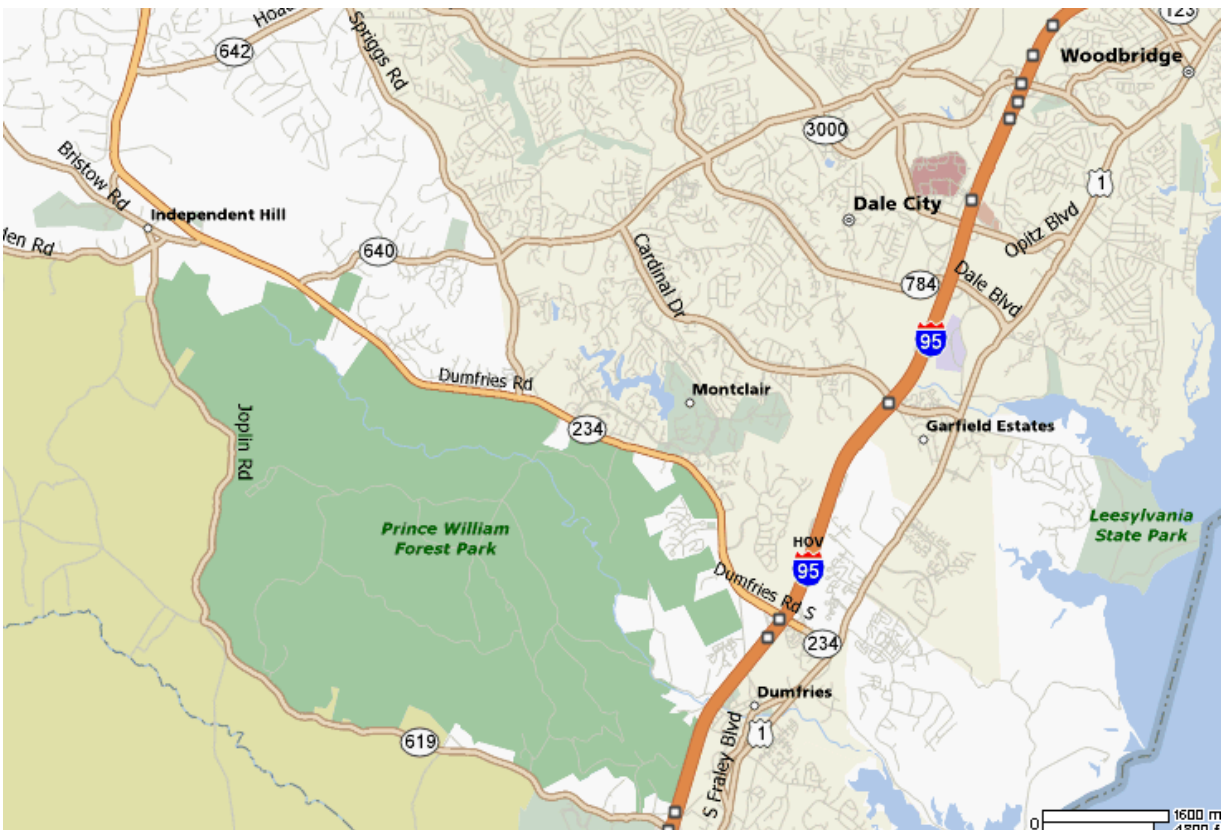

Evacuation Planning